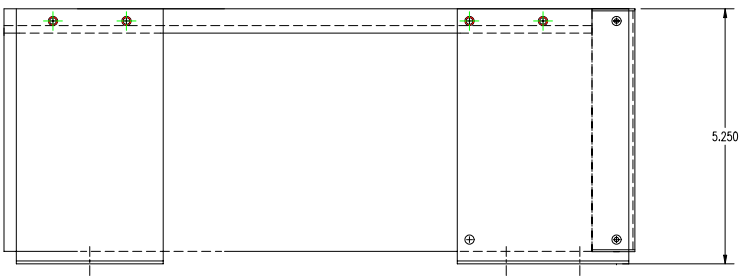

## Single Wide Bonded Fin Assembly (w Shroud & Brackets)

NOTE: DIM A = LENGTH OF HEATSINK

.142 DIA  
6 HOLES

Shown with optional fan

**D6 Industries, Inc.**  
601 South Union St., Lawrence MA 01843  
Phone: 978-989-0981 - Fax: 978-989-9972  
Email: Sales@d6industries.com  
[www.d6industries.com](http://www.d6industries.com)