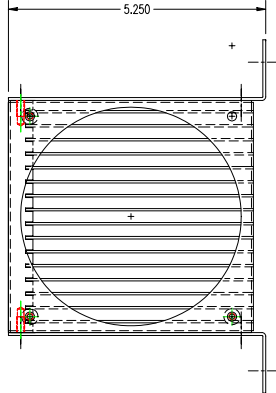

## Single Wide Bonded Fin Assembly (w Shroud & Brackets)

NOTE: DIM A = LENGTH OF HEATSINK

.142 DIA  
6 HOLES

Shown with optional fan

**D6 Industries, Inc.**  
601 South Union St., Lawrence MA 01843  
Phone: 978-989-0981 - Fax: 978-989-9972  
Email: Sales@d6industries.com  
[www.d6industries.com](http://www.d6industries.com)