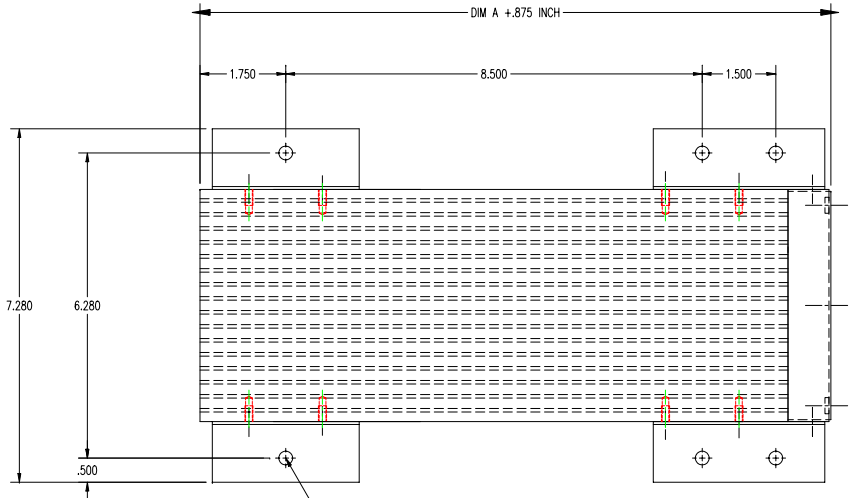

## Single Wide Bonded Fin Assembly (w Shroud & Brackets)

NOTE: DIM A = LENGTH OF HEATSINK

.142 DIA  
6 HOLES

Shown with optional fan

**D6 Industries, Inc.**  
601 South Union St., Lawrence MA 01843  
Phone: 978-989-0981 - Fax: 978-989-9972  
Email: Sales@d6industries.com  
[www.d6industries.com](http://www.d6industries.com)